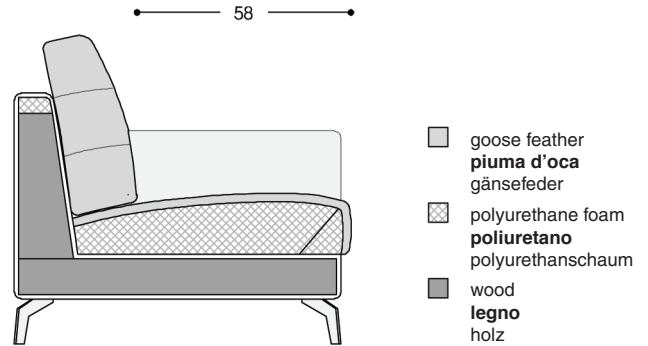

James B.

TECHNICAL FEATURE

Structure: in solid wood, multiply wood and fiber, padded with polyurethane foam and covered with a white fabric joined with resin. Suspension with reinforced elastic belts.

Padding: seat cushions in polyurethane foam of various densities, wrapped in sterilized goose feathers divided into sections. Back cushions in sterilized goose feathers and polyester fiber, divided into sections.

CARATTERISTICHE TECNICHE

Struttura: in legno di abete, multistrato e fibra, imbottito con poliuretano espanso e rivestito da una fodera in vellutino bianco accoppiato a fibra di poliestere. Molleggio a cinghie elastiche rinforzate.