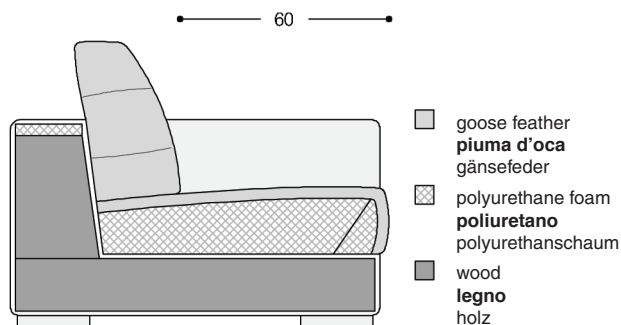

Terminal-Gold

TECHNICAL FEATURE

Structure: in solid wood, multiply wood and fiber, padded with polyurethane foam and covered with a white fabric joined with resin. Suspension with wooden staves.

Padding: seat cushions in polyurethane foam of various densities, wrapped in sterilized goose feather divided into sections.