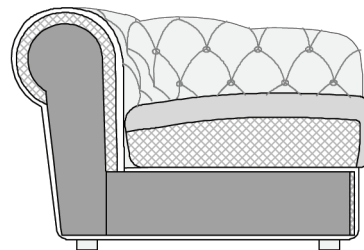

Charles B.

-  goose feather
piuma d'oca
gänsefeder
-  polyurethane foam
poliuretano
polyurethanschaum
-  wood
legno
holz

TECHNICAL FEATURE

Structure: in solid wood, multi-ply wood and fiber, padded with polyurethane foam and covered with a white fabric joined with resin. Suspension with reinforced elastic belts.

Padding: seat cushions in polyurethane foam of various densities, wrapped in sterilized goose feathers divided into sections.

Feet: in black ABS.

Covers: only the seat cushions are removable.

Important notes: the padding in goose feathers give to the sofa a vintage and informal look. The shapes of the cushions are therefore soft and irregular.

CARATTERISTICHE TECNICHE

Struttura: in legno di abete, multistrato e fibra, imbottito con poliuretano espanso e rivestito da una fodera in vellutino bianco accoppiato a fibra di poliestere. Molleggio a cinghie elastiche rinforzate.

Imbottiture: cuscini di seduta in poliuretano espanso indeformabile a densità differenziate, rivestiti in piuma d'oca sterilizzata e fibra suddivise in comparti.

Piedini: in ABS nero.

Rivestimento: sfoderabile solo nei sedili.