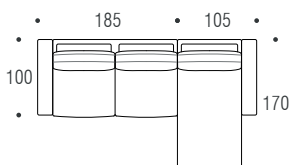

Cushion cm 63 for corner sofa left/right
Cuscino angolare cm 63 dx/sx

Armrest cm 100
Bracciolo cm 100

Stool cm 100x100
Pouf cm 100x100

Left element cm 185 + right chaise longue
Laterale cm 185 + chaise longue dx