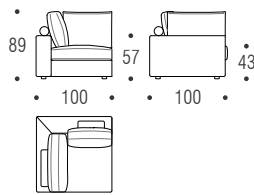

Extra-Norman 100

Sofas
Divani

Elements left/right
Laterali dx/sx

Corner element cm 120x100 left/right
Angolo cm 120x100 dx/sx

Corner element cm 100x100
Angolo cm 100x100

Chaise longue cm 170 left/right
Chaise longue cm 170 dx/sx

Cushion cm 63 for corner sofa left/right
Cuscino angolare cm 63 dx/sx

Armrest cm 100
Bracciolo cm 100

Stool cm 100x100
Pouf cm 100x100

Left element cm 185 + right chaise longue
Laterale cm 185 + chaise longue dx