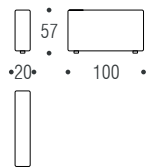

Armrest cm 100
Bracciolo cm 100