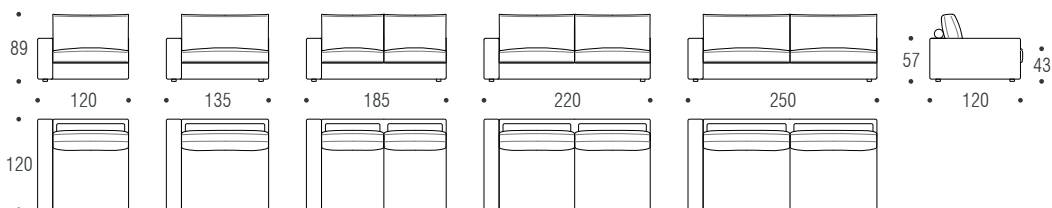

Elements left/right
Laterali dx/sx