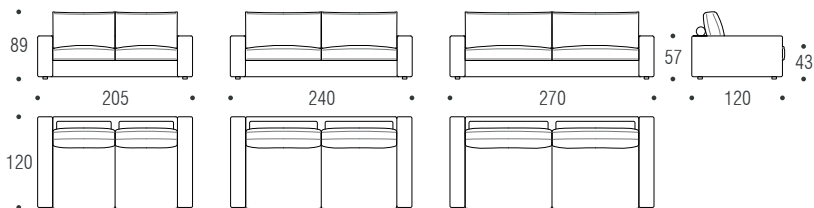

Extra-Norman 120

Sofas
Divani