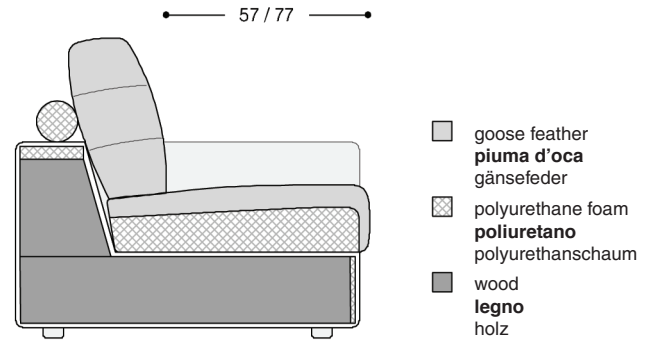

Extra-Norman 100 - 120

TECHNICAL FEATURE

Structure: in solid wood, multi-ply wood and fiber, padded with polyurethane foam and covered with a white fabric joined with resin. Suspension with reinforced elastic belts.