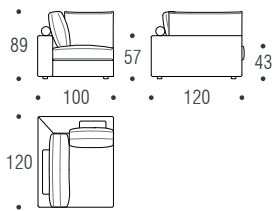

Extra-Norman 100

Sofas
Divani

Elements left/right
Laterali dx/sx

Corner element cm 120x100 left/right
Angolo cm 120x100 dx/sx

Corner element cm 100x100
Angolo cm 100x100

Chaise longue cm 170 left/right
Chaise longue cm 170 dx/sx