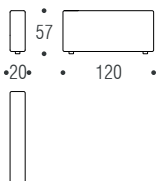

Cushion cm 63 for corner sofa left/right
Cuscino angolare cm 63 dx/sx

Armrest cm 100
Bracciolo cm 100

Stool cm 100x100
Pouf cm 100x100

Left element cm 185 + right chaise longue
Laterale cm 185 + chaise longue dx

Extra-Norman 120

Sofas
Divani

Elements left/right
Laterali dx/sx

Cushion cm 83 for corner sofa left/right
Cuscino angolare cm 83 dx/sx

Armrest cm 120
Bracciolo cm 120

Left element cm 185x100 + cushion for corner + sofa cm 205x100
Laterale cm 185x100 sx + cuscino angolare + divano cm 205x100

Left element cm 220x120 + right corner cm 100x120 + right element cm 120x100
Laterale cm 220x120 sx + angolo cm 100x120 dx + laterale cm 120x100 dx