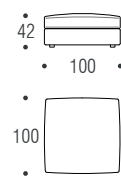

Extra-Norman 100

Sofas
Divani

Elements left/right
Laterali dx/sx

Corner element cm 120x100 left/right
Angolo cm 120x100 dx/sx

Corner element cm 100x100
Angolo cm 100x100

Chaise longue cm 170 left/right
Chaise longue cm 170 dx/sx

Cushion cm 63 for corner sofa left/right
Cuscino angolare cm 63 dx/sx

Armrest cm 100
Bracciolo cm 100

Stool cm 100x100
Pouf cm 100x100

Left element cm 185 + right chaise longue
Laterale cm 185 + chaise longue dx