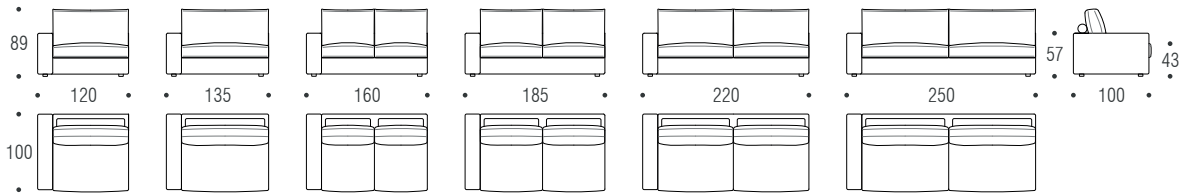

Elements left/right
Laterali dx/sx