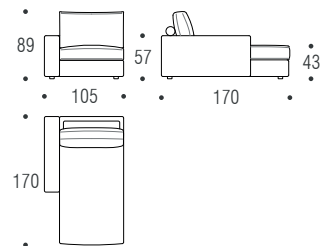

Extra-Norman 100

Sofas
Divani

Elements left/right
Laterali dx/sx

Corner element cm 120x100 left/right
Angolo cm 120x100 dx/sx

Corner element cm 100x100
Angolo cm 100x100

Chaise longue cm 170 left/right
Chaise longue cm 170 dx/sx