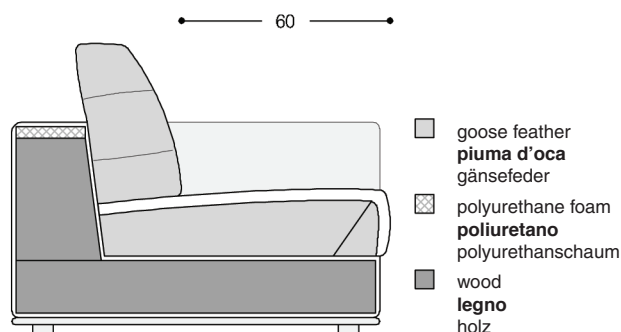

Terminal-016

TECHNICAL FEATURE

Structure: in solid wood, multi-ply wood and fiber, padded with polyurethane foam and covered with a white fabric joined with resin. Suspension with wooden staves.

Padding: seat cushions in polyurethane foam of various densities, wrapped in sterilized goose feather divided into sections.