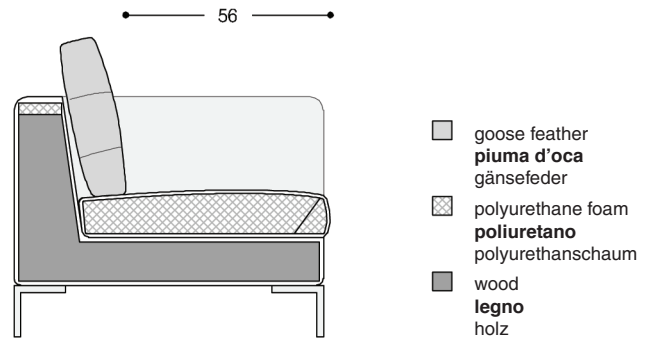

## TECHNICAL FEATURE

**Structure:** in solid wood, multiply wood and fiber, padded with polyurethane foam and covered with a white fabric joined with resin. Suspension with reinforced elastic belts.

**Padding:** seat cushions in polyurethane foam of various densities, wrapped in sterilized goose feathers divided into sections. Back cushions in sterilized goose feathers and polyester fiber, divided into sections.