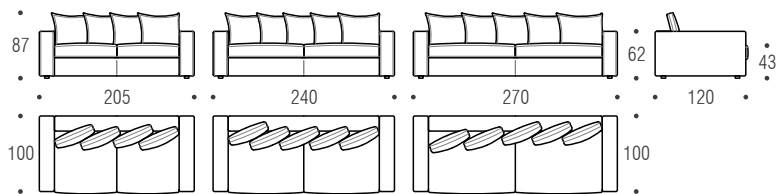

Madison 120

Sofas
Divani