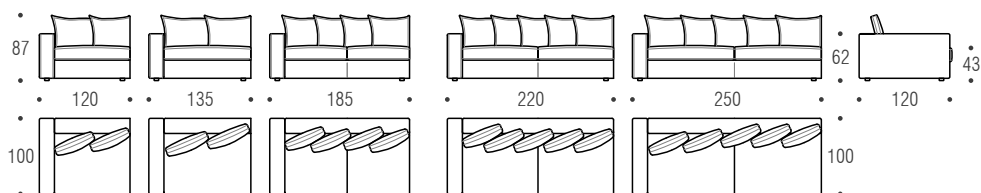

Elements left/right
Lateral dx/sx

Armrest cm 120
Bracciolo cm 120

Left element cm 220x120 + right corner cm 100x120 + right element cm 120x10
Laterale cm 220x120 sx + angolo cm 100x120 dx + laterale cm 120x100 dx

2 poufs cm 100x100 + central element cm 115x100 + right element cm 250x100
2 pouf cm 100x100 + centrale cm 115x100 + laterale cm 250x100 dx