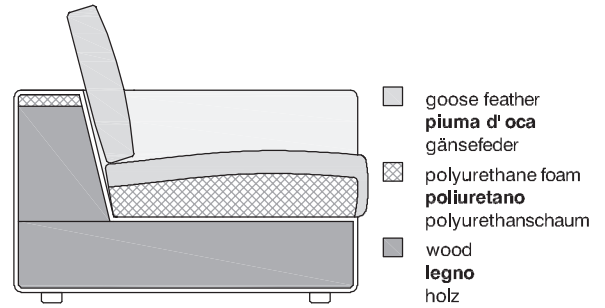

# Madison 100 - 120

## TECHNICAL FEATURE

**Structure:** in solid wood, multi-ply wood and fiber, padded with polyurethane foam and covered with a white fabric joined with resin. Suspension with reinforced elastic belts.

**Padding:** seat cushions in polyurethane foam, wrapped in sterilized goose feathers and fiber divided into sections. On request, seat cushions in polyurethane foam and Dacron (same price). Back cushions in sterilized goose feathers and polyester fiber, divided into sections.

## CARATTERISTICHE TECNICHE

**Struttura:** in legno di abete, multistrato e fibra, imbottito con poliuretano espanso e rivestito da una fodera in vellutino bianco accoppiato a fibra di poliestere. Molleggio a cinghie elastiche rinforzate.