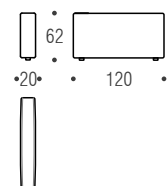

# Madison 100

Sofas  
Divani

Elements left/right  
Lateral dx/sx

Corner element cm 120x100 left/right with 2 back cushions  
Angolo cm 120x100 dx/sx con 2 cuscini schienale

Corner element cm 100x100 with 2 back cushions  
Angolo cm 100x100 con 2 cuscini schienale

# Madison 120

Sofas  
Divani

Elements left/right  
Lateral dx/sx

Armrest cm 120  
Bracciolo cm 120

Left element cm 220x120 + right corner cm 100x120 + right element cm 120x10  
Laterale cm 220x120 sx + angolo cm 100x120 dx + laterale cm 120x100 dx

2 poufs cm 100x100 + central element cm 115x100 + right element cm 250x100  
2 pouf cm 100x100 + centrale cm 115x100 + laterale cm 250x100 dx