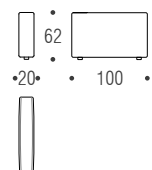

Armrest cm 100
Bracciolo cm 100