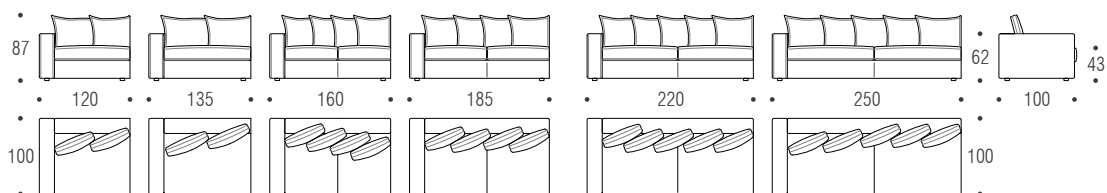

# Madison 100

Sofas  
Divani

Elements left/right  
Lateral dx/sx

Corner element cm 120x100 left/right with 2 back cushions  
Angolo cm 120x100 dx/sx con 2 cuscini schienale

Corner element cm 100x100 with 2 back cushions  
Angolo cm 100x100 con 2 cuscini schienale