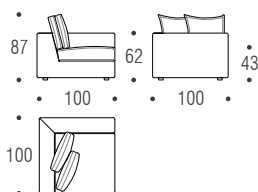

# Madison 100

Sofas  
Divani

Elements left/right  
Lateral dx/sx

Corner element cm 120x100 left/right with 2 back cushions  
Angolo cm 120x100 dx/sx con 2 cuscini schienale

Corner element cm 100x100 with 2 back cushions  
Angolo cm 100x100 con 2 cuscini schienale