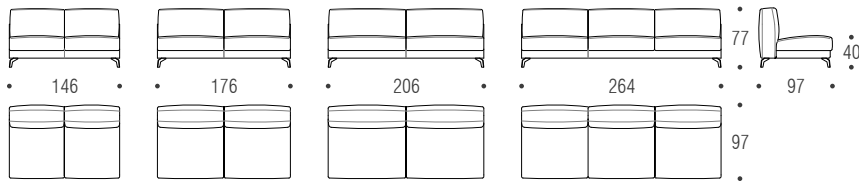

Andy

Central elements
Centrali