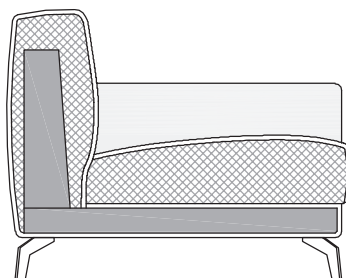

Andy

polyurethane foam
poliuretano
polyurethanschaum

wood
legno
holz

TECHNICAL FEATURE

Structure: in solid wood, multi-ply wood and fiber, padded with polyurethane foam and covered with a white fabric joined with resin. Suspension with reinforced elastic belts.

Padding: seat cushions in polyurethane foam of various densities.

Back cushions in sterilized goose feathers and polyester fiber, divided into sections.

Feet: 2 different kind are available: BLADE (in titanium varnished metal) and TOWER (in black varnished metal).

Covers: in removable fabric and non removable leather. Seat and extra cushions are equipped with a decorative profile "Gros-Grain": for available colors see main catalogue. The leather version is made with sharp cut stitching.

CARATTERISTICHE TECNICHE

Struttura: in legno di abete, multistrato e fibra, imbottito con poliuretano espanso e rivestito da una fodera in vellutino bianco accoppiato a fibra di poliestere. Molleggio a cinghie elastiche rinforzate.

Imbottiture: cuscini di seduta in poliuretano espanso indeformabile a densità differenziate. Cuscini e poggiatesta in piuma d'oca sterilizzata, miscelata a fibra di poliestere e suddivisa in comparti.

Piedini: sono disponibili 2 tipologie: BLADE (in metallo tinta titanio) e TOWER (in metallo verniciato nero opaco).

Rivestimento: completamente sfoderabile. Nella versione in tessuto specificare il colore del profilo decorativo "Gros-Grain" per sedili e cuscini d'arredo (vedere colori disponibili sul catalogo generale). La versione in pelle non è sfoderabile e le cuciture sono a taglio vivo.

TECHNISCHE DATEN

Struktur: Sperr- und Faserholz aus Tanne, gepolstert mit Polyurethanschaum, ummantelt von einem mit Polyesterfasern komplettierten Samtbezug. Unterfederung aus verstärkten elastischen Gurten.

Polsterung: Sitzkissen aus strapazierfähigem mehrschichtigen Polyurethanschaum verschiedener Härtegrade. Rückenkissen gefüllt mit einem Gemisch aus sterilisierten Gänsedaunen und Faserflocken aus Schaumstoff, aufgeteilt in separate Kammern.

Füße: 2 typen erhältlich sind: model BLADE (aus titan lackiertem Metall) und model TOWER (aus schwarz lackiertem Metall).

Bezug: Komplet abziehbarer Stoffbezug, in Leder nicht abziehbar. In der Ausführung in Stoff geben Sie die Farbe des Dekorprofils "Gros-Grain" für die Sitz- und Deko-Kissen an (siehe Farben im Gesamtkatalog). Die Bezüge der Leder-Version sind nicht abnehmbar und die Kanten sind offen geschnitten.